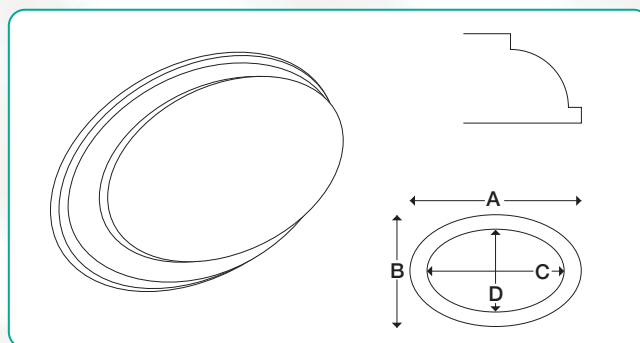

Mahogany Backboards

Shape	Size A	Size B	Size C	Size D	Code	Cost (£)
Rectangle	152mm	100mm	137mm	85mm	MAPL6X4	16.60
Rectangle	254mm	178mm	238mm	161mm	MAPL10X7	20.25
Rectangle	305mm	203mm	288mm	187mm	MAPL12x8	22.50
Rectangle	323mm	235mm	307mm	220mm	MAPL323x235	30.00
Oval	126mm	85mm	111mm	70mm	MAPL01	17.40
Oval	171mm	112mm	156mm	97mm	MAPL02	18.40
Oval	255mm	153mm	240mm	138mm	MAPL03	21.20
Oval	355mm	203mm	333mm	188mm	MAPL04	25.60

Brass Plates to suit above Backboards

Shape	To Suit Backboard	Size	No. of Holes	Code	Cost (£)
Rectangle	MAPL6X4	129mm x 77mm	4	BP4MAPL6X4	3.18
Rectangle	MAPL10X7	230mm x 153mm	4	BP4MAPL10X7	5.77
Rectangle	MAPL12x8	280mm x 179mm	4	BP4MAPL12x8	7.99
Rectangle	MAPL323x235	299mm x 212mm	4	BP4MAPL323x235	7.99
Oval	MAPL01	103mm x 62mm	2	BP4MAPL01	5.35
Oval	MAPL02	148mm x 89mm	2	BP4MAPL02	7.30
Oval	MAPL03	232mm x 130mm	2	BP4MAPL03	14.75
Oval	MAPL04	325mm x 180mm	2	BP4MAPL04	26.58

Shape B

<i>Shape</i>	<i>Size</i>	<i>Thickness</i>	<i>Code</i>	<i>Cost (£)</i>
B	76mm x 38mm	1mm	SBP76	2.00
B	80mm x 18mm	1mm	SBP80	1.80
B	100mm x 20mm	1mm	SBP100	2.00
B	102mm x 51mm	1.5mm	SBP102	2.50
B	152mm x 38mm	1.5mm	SBP152	2.80

Shape C

<i>Shape</i>	<i>Size</i>	<i>Thickness</i>	<i>Code</i>	<i>Cost (£)</i>
C	45mm x 13mm	1mm	REBP45	1.30
C	66mm x 25mm	1mm	REBP66	1.70
C	102mm x 38mm	1mm	REBP102	2.30