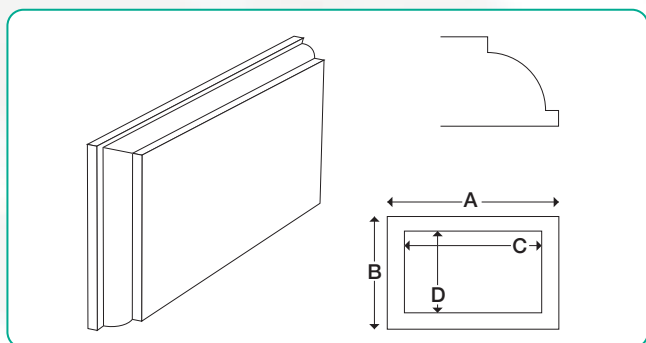

Mahogany Backboards

Shape	Size A	Size B	Size C	Size D	Code	Cost (£)
Rectangle	152mm	100mm	137mm	85mm	MAPL6X4	16.60
Rectangle	254mm	178mm	238mm	161mm	MAPL10X7	20.25
Rectangle	305mm	203mm	288mm	187mm	MAPL12x8	22.50
Rectangle	323mm	235mm	307mm	220mm	MAPL323x235	30.00
Oval	126mm	85mm	111mm	70mm	MAPL01	17.40
Oval	171mm	112mm	156mm	97mm	MAPL02	18.40
Oval	255mm	153mm	240mm	138mm	MAPL03	21.20
Oval	355mm	203mm	333mm	188mm	MAPL04	25.60

Brass Plates to suit above Backboards

Shape	To Suit Backboard	Size	No. of Holes	Code	Cost (£)
Rectangle	MAPL6X4	129mm x 77mm	4	BP4MAPL6X4	3.18
Rectangle	MAPL10X7	230mm x 153mm	4	BP4MAPL10X7	5.77
Rectangle	MAPL12x8	280mm x 179mm	4	BP4MAPL12x8	7.99
Rectangle	MAPL323x235	299mm x 212mm	4	BP4MAPL323x235	7.99
Oval	MAPL01	103mm x 62mm	2	BP4MAPL01	5.35
Oval	MAPL02	148mm x 89mm	2	BP4MAPL02	7.30
Oval	MAPL03	232mm x 130mm	2	BP4MAPL03	14.75
Oval	MAPL04	325mm x 180mm	2	BP4MAPL04	26.58

Shape B

<i>Shape</i>	<i>Size</i>	<i>Thickness</i>	<i>Code</i>	<i>Cost (£)</i>
B	76mm x 38mm	1mm	SBP76	2.00
B	80mm x 18mm	1mm	SBP80	1.80
B	100mm x 20mm	1mm	SBP100	2.00
B	102mm x 51mm	1.5mm	SBP102	2.50
B	152mm x 38mm	1.5mm	SBP152	2.80

Shape C

<i>Shape</i>	<i>Size</i>	<i>Thickness</i>	<i>Code</i>	<i>Cost (£)</i>
C	45mm x 13mm	1mm	REBP45	1.30
C	66mm x 25mm	1mm	REBP66	1.70
C	102mm x 38mm	1mm	REBP102	2.30