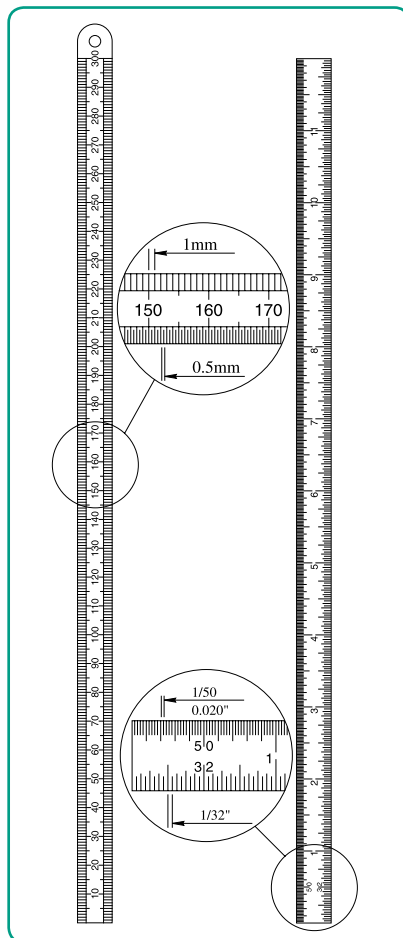

## Flexible Layout Rule

Manufactured from .5mm acetate, this 12" rule is designed to bend round curved objects (cups, tankards etc) to assist in setting out.

Code	Price
FRPS	£3.83

## Beck Magnifier

A Focusing Measuring Magnifier  
16mm dia. x 10 magnification  
Scale from 0-10mm in 0.1 increments.  
Suitable for measuring existing Engraving, Cutter size and condition.

Code	Price
BMG	£17.20

## Watchmakers Eyeglass

83mm Focal length  
with 4x magnification  
Suitable for general use

Code	Price
WEG	£8.69

### METRIC / INCHES RULE

Graduated in millimetres and half millimetres on one side.  
The other side being graduated in 1/100, 1/64, 1/50, 1/32, 1/20, 1/16, and also 1/10" of an inch

Code	Price
SR300M	£14.70