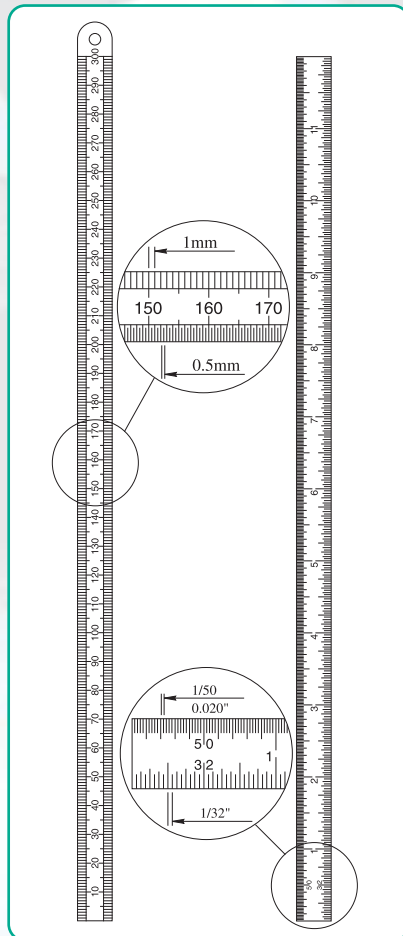

HBM25

Magnifies 2 Times
Focal Length 8 inches

HBM35

Magnifies 3.5 Times
Focal Length 4 inches

Code	Price
HBM25	£44.10
HBM35	£48.30

Flexible Layout Rule

Manufactured from .5mm acetate, this 12" rule is designed to bend round curved objects (cups, tankards etc) to assist in setting out.

Code	Price
FRPS	£3.68

Beck Magnifier

A Focusing Measuring Magnifier
16mm dia. x 10 magnification
Scale from 0-10mm in 0.1 increments.
Suitable for measuring existing Engraving, Cutter size and condition.

Code	Price
BMG	£15.75

Watchmakers Eyeglass

83mm Focal length
with 4x magnification
Suitable for general use

Code	Price
WEG	£6.00

Steel Rulers

METRIC / INCHES RULE

Graduated in millimetres and half millimetres on one side. The other side being graduated in 1/100, 1/64, 1/50, 1/32, 1/20, 1/16, and also 1/10" of an inch

Code	Price
SR300M	£10.50

IMPERIAL MEASUREMENT

Graduated in 1/50" along one edge for measuring intermediate Pantograph reductions. The other edge in 1/32" for general use.

Code	Price
SR12I	£18.90